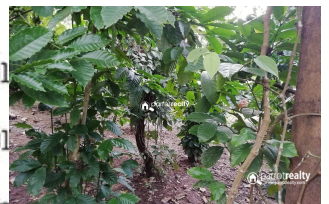

50 cent land for sale in Palvelicham near Kuruvadweep @ 65000/cent

Palvelicham Mananthavady Wayanad 670646

Property Details

Property Id : 901145

Property Type: Residential land

Road Accessibility: Car

Possession : Immediate

Plot Area : 50 Cent

Description

50 cent land for sale in Palvelicham near Kuruvadweep..... Coffee as main cultivation.... Tarring road frontage..... Property situated in 5 km away from Kattikulam town..... The most attractive thing is that this property nearby the Kuruvadweep (700m)..... Property situated in calm and quiet area with lots of greeneries around. ... Best property for investment purpose..... Asking Price – 65000/cent...

Contact Details

Parrotrealty

9656866955

parrotrealty@yahoo.com

Property Media

www.parrotrealty.com

parrotrealty@gmail.com

2nd Floor, Amrutheswari Complex, Panamaram