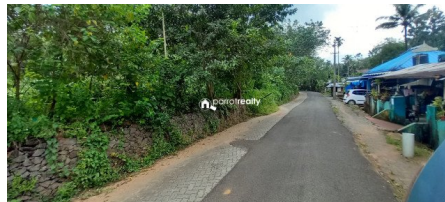

1 Acre 52 Cent for Sale in Ernakulam district

Kizhumuri PO Ramamangalam panchayt Eranakulam Ernakulam 686663

Property Details

Property Id : 693673

Property Type: Residential land

Road Accessibility:

Possession : Immediate

Plot Area : 1 Acre

Description

1 Acre 52 Cent for Sale Ramamangalam Panchayat, Kizhumuri, Ernakulam District North Panchayath Road , West PWD Road. Price 1,40,000 per cent. Price Negotiable

Contact Details

Abraham

n63ardito@gmail.com

9902828481

Property Media

+91 4935 222 888

+91 9656 866 955

www.parrotrealty.com

parrotrealtyervices@gmail.com

2nd Floor, Amrutheswari Complex, Panamaram