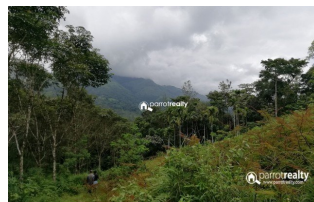

3 acre investment purpose land for sale near padinjarathara

Panthipoyil Padinjarathara Wayanad 673575

Property Details

Property Id : 573858

Property Type: Residential land

Road Accessibility: Car

Possession : Immediate

Plot Area : 3 Acre

Description

Just 4 km from Padinjarathara town and 1.5 km from Panthipoyil town.... 200m mud road access from main road.... Good location with calm and quiet area... Great potential for Investors!... It is well connected to the city areas... Kindly call us for details... Asking price – 30000/cent...

Contact Details

Parrotrealty

9656866955

parrotrealty@yahoo.com

Property Media

www.parrotrealty.com

parrotrealty@parrotrealty.com

2nd Floor, Amrutheswari Complex, Panamaram