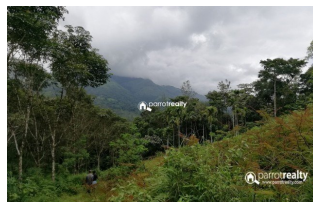

3 acre investment purpose land for sale near padinjarathara

Panthipoyil Padinjarathara Wayanad 673575

Property Details

Property Id : 573858

Property Type: Residential land

Road Accessibility: Car

Possession : Immediate

Plot Area : 3 Acre

Description

Just 4 km from Padinjarathara town and 1.5 km from Panthipoyil town.... 200m mud road access from main road.... Good location with calm and quiet area... Great potential for Investors!... It is well connected to the city areas... Kindly call us for details... Asking price – 30000/cent...

Contact Details

Parrotrealty

9656866955

parrotrealty@yahoo.com

Property Media

www.parrotrealty.com

parrotrealtyervices@gmail.com

2nd Floor, Amrutheswari Complex, Panamaram