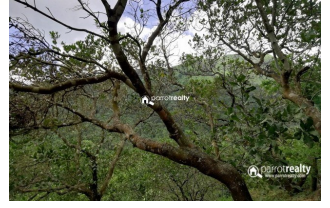

+91 4935 222 888

+91 9656 866 955

www.parrotrealty.com

parrotrealtyervices@gmail.com

2nd Floor, Amrutheswari Complex, Panamaram