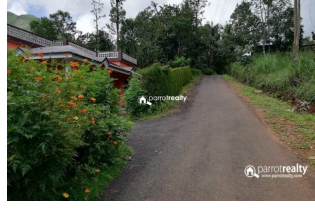

+91 4935 222 888

+91 9656 866 955

www.parrotrealty.com

parrotrealtyervices@gmail.com

2nd Floor, Amrutheswari Complex, Panamaram