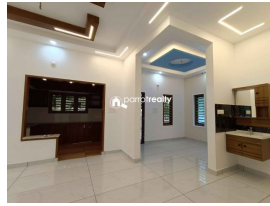

Property Media

+91 4935 222 888

+91 9656 866 955

www.parrotrealty.com

parrotrealtyervices@gmail.com

2nd Floor, Amrutheswari Complex, Panamaram