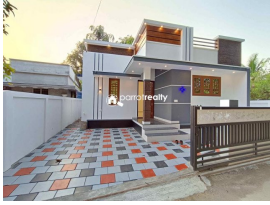

Property Media

+91 4935 222 888

+91 9656 866 955

www.parrotrealty.com

parrotrealtyervices@gmail.com

2nd Floor, Amrutheswari Complex, Panamaram