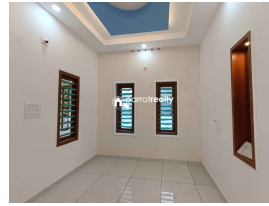

Property Media

+91 4935 222 888

+91 9656 866 955

www.parrotrealty.com

parrotrealtyervices@gmail.com

2nd Floor, Amrutheswari Complex, Panamaram