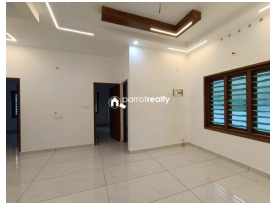

Property Media

+91 4935 222 888

+91 9656 866 955

www.parrotrealty.com

parrotrealtyervices@gmail.com

2nd Floor, Amrutheswari Complex, Panamaram