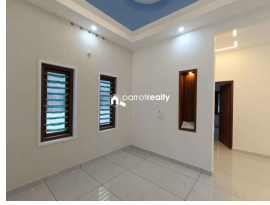

Property Media

+91 4935 222 888

+91 9656 866 955

www.parrotrealty.com

parrotrealtyervices@gmail.com

2nd Floor, Amrutheswari Complex, Panamaram