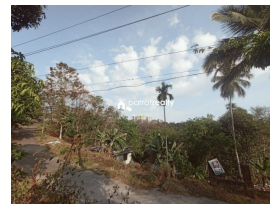

Land with an Old House for Sale at Konni, Pathanamthitta

Konni, Pathanamthitta, Pathanamthitta ,689691

Property Details

Property Id : 172253

Property Type: Residential land

Road Accessibility:

Possession :

Plot Area : 13 Cent

Description

Land with an Old House for Sale at Konni, Pathanamthitta.. Land area : 13 Cents.. Location : Nedumpara, Near Medical College, Konni, Pathanamthitta district, Kerala. This is a prime residential land with an old house inclusive of 2 bedrooms, kitchen and living area. The property offers high potentiality of constructing residential building, houses and villas. Easy access to all the necessities of daily life. Close proximity of school, college, hospital, market, shops and places of worship. Asking Price : 12 Lakhs per cent...

Contact Details

Akhila Ramanan

9961795251

Property Media

2 888

6 955

y.com

parrotrealtyservices@gmail.com