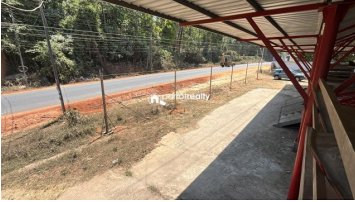

+91 4935 222 888

+91 9656 866 955

www.parrotrealty.com

parrotrealtyervices@gmail.com

2nd Floor, Amrutheswari Complex, Panamaram