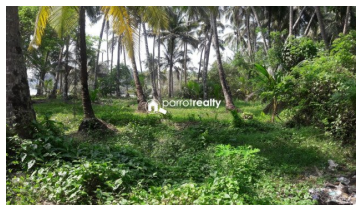

Land for sale in Elathur, Calicut

Elathur, Kozhikode Kozhikode 673303

Property Details

Property Id : 53893

Property Type: Residential land

Road Accessibility: Car

Possession :

Plot Area : 45 Cent

Description

Property Details: Size: 45 cents District: Calicut City / Corp: Elathur North East Facing property 200mts from backwater (Korapuzha river) Distance from main road: 1.5kms from Calicut-Kannur road 100mts from new bridge road under construction Trees: 22 coconut trees & few other assorted trees Other: complete road access to the property Backwater Jetty constructed just 200mts away Asking price – 3 lakh per cent.. More Details Please contact – Sneha- 9841509554

Contact Details

Sneha

Smitha14@gmail.com

9841509554

Property Media

4935 222 888

9656 866 955

parrotrealty.com

parrotrealtyervices@gmail.com