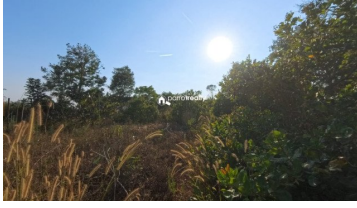

+91 4935 222 888

+91 9656 866 955

www.parrotrealty.com

parrotrealtyervices@gmail.com

2nd Floor, Amrutheswari Complex, Panamaram