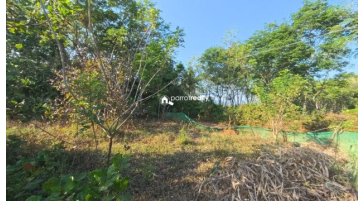

+91 4935 222 888

+91 9656 866 955

www.parrotrealty.com

parrotrealtyervices@gmail.com

2nd Floor, Amrutheswari Complex, Panamaram