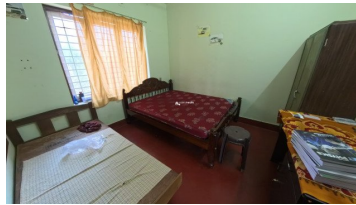

+91 4935 222 888

+91 9656 866 955

www.parrotrealty.com

parrotrealtyervices@gmail.com

2nd Floor, Amrutheswari Complex, Panamaram