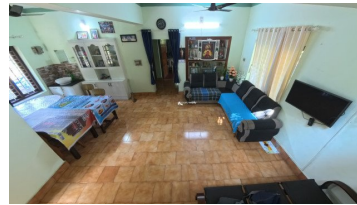

+91 4935 222 888

+91 9656 866 955

www.parrotrealty.com

parrotrealtyervices@gmail.com

2nd Floor, Amrutheswari Complex, Panamaram