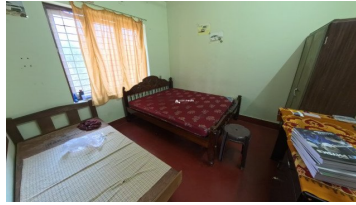

+91 4935 222 888

+91 9656 866 955

www.parrotrealty.com

parrotrealtyervices@gmail.com

2nd Floor, Amrutheswari Complex, Panamaram