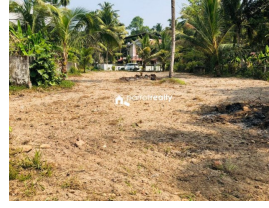

+91 4935 222 888

+91 9656 866 955

www.parrotrealty.com

parrotrealtyervices@gmail.com

2nd Floor, Amrutheswari Complex, Panamaram