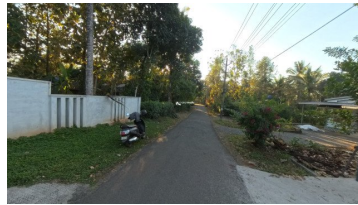

Property Media

+91 4935 222 888

+91 9656 866 955

www.parrotrealty.com

parrotrealtyervices@gmail.com

2nd Floor, Amrutheswari Complex, Panamaram