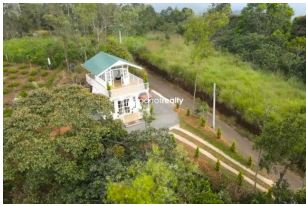

Contact Details

Midhun George

parrotrealtyservices@gmail.com

9656866955

Property Media

+91 4935 222 888

+91 9656 866 955

www.parrotrealty.com

parrotrealtyservices@gmail.com

2nd Floor, Amrutheswari Complex, Panamaram