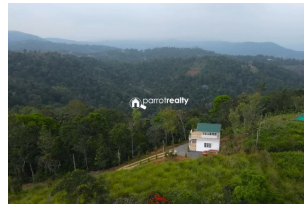

Contact Details

Midhun George

parrotrealtyservices@gmail.com

9656866955

Property Media

+91 4935 222 888

+91 9656 866 955

www.parrotrealty.com

parrotrealtyservices@gmail.com

2nd Floor, Amrutheswari Complex, Panamaram