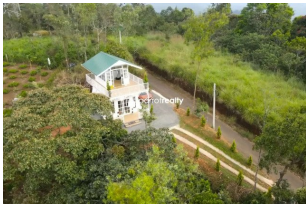

Contact Details

Midhun George

parrotrealty**services@gmail.com**

9656866955

Property Media

+91 4935 222 888

+91 9656 866 955

www.parrotrealty.com

[parrotrealty**services@gmail.com**](mailto:parrotrealty<b>services@gmail.com</b)

2nd Floor, Amrutheswari Complex, Panamaram