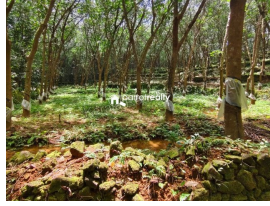

+91 4935 222 888

+91 9656 866 955

www.parrotrealty.com

parrotrealtyervices@gmail.com

2nd Floor, Amrutheswari Complex, Panamaram