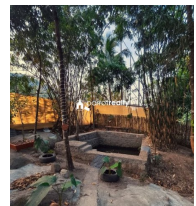

Contact Details

Parrotrealty

9656866955

parrotrealty@yahoo.com

Property Media

+91 4935 222 888

+91 9656 866 955

www.parrotrealty.com

parrotrealtyervices@gmail.com

2nd Floor, Amrutheswari Complex, Panamaram