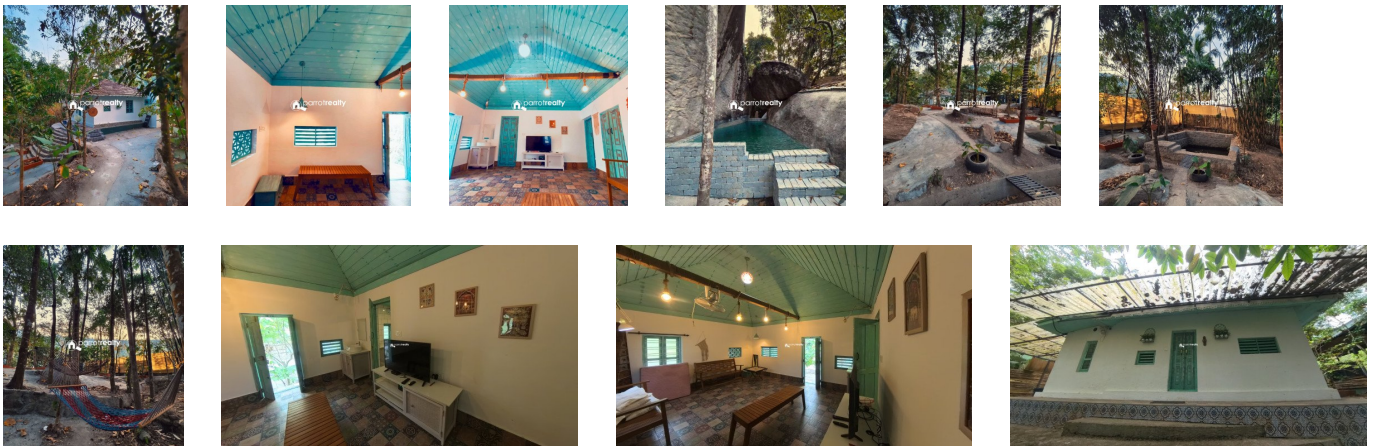

Contact Details

Parrotrealty
9656866955
parrotrealty@yahoo.com

Property Media

+91 4935 222 888

+91 9656 866 955

www.parrotrealty.com

parrotrealtyervices@gmail.com

2nd Floor, Amrutheswari Complex, Panamaram