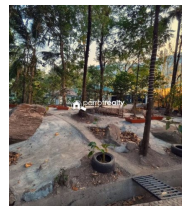

Contact Details

Parrotrealty

9656866955

parrotrealty@yahoo.com

Property Media

+91 4935 222 888

+91 9656 866 955

www.parrotrealty.com

parrotrealtyervices@gmail.com

2nd Floor, Amrutheswari Complex, Panamaram