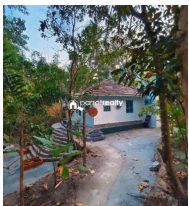

Contact Details

Parrotrealty

9656866955

parrotrealty@yahoo.com

Property Media

+91 4935 222 888

+91 9656 866 955

www.parrotrealty.com

parrotrealtyervices@gmail.com

2nd Floor, Amrutheswari Complex, Panamaram