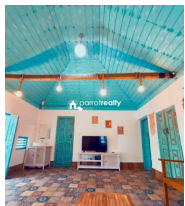

Contact Details

Parrotrealty

9656866955

parrotrealty@yahoo.com

Property Media

+91 4935 222 888

+91 9656 866 955

www.parrotrealty.com

parrotrealtyervices@gmail.com

2nd Floor, Amrutheswari Complex, Panamaram