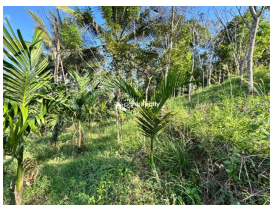

Agricultural Land for Sale in Orappu, Near Mananthavady, Wayanad..

Orappu, Near Mananthavady, Wayanad ,670645

Property Details

Property Id : 13589

Property Type: Agriculture land

Road Accessibility:

Possession :

Plot Area : 2 Acre

Description

Property Details : Land Area: 2 acres. Location: Orappu, near Mananthavady, Wayanad. Cultivation: Rubber, Pepper, Coconut, Areca plants, and more. Structures: Incomplete building on the property. Accessibility: 150 meters of mud road access from a concrete road. Proximity: 12 km from Mananthavady. 60 km from Kannur International Airport. Highlights:.. Scenic and peaceful location, ideal for farming or a retreat.. Price: ₹18 Lakhs per acre.. Contact: +91 96568 66955

Contact Details

Parrotrealty
9656866955
parrotrealty@yahoo.com

Property Media

2 888

6 955

y.com

parrotrealtyervices@gmail.com