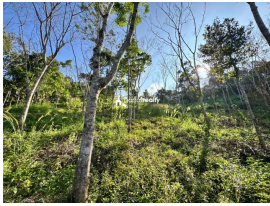

Property Media

+91 4935 222 888

+91 9656 866 955

www.parrotrealty.com

parrotrealtyervices@gmail.com

2nd Floor, Amrutheswari Complex, Panamaram