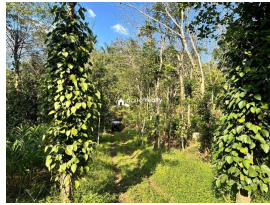

+91 4935 222 888

+91 9656 866 955

www.parrotrealty.com

parrotrealtyservices@gmail.com

2nd Floor, Amrutheswari Complex, Panamaram