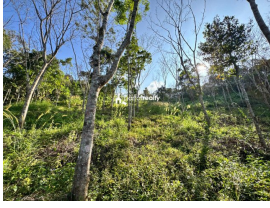

+91 4935 222 888

+91 9656 866 955

www.parrotrealty.com

parrotrealtyservices@gmail.com

2nd Floor, Amrutheswari Complex, Panamaram