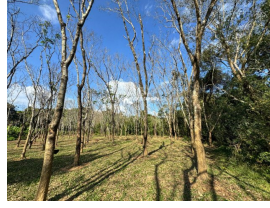

+91 4935 222 888

+91 9656 866 955

www.parrotrealty.com

parrotrealtyservices@gmail.com

2nd Floor, Amrutheswari Complex, Panamaram