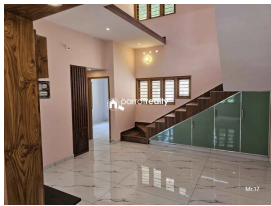

Property Media

+91 4935 222 888

+91 9656 866 955

www.parrotrealty.com

parrotrealtyervices@gmail.com

2nd Floor, Amrutheswari Complex, Panamaram