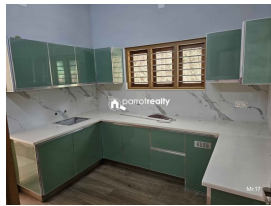

Property Media

+91 4935 222 888

+91 9656 866 955

www.parrotrealty.com

parrotrealtyervices@gmail.com

2nd Floor, Amrutheswari Complex, Panamaram