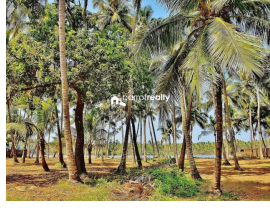

+91 4935 222 888

+91 9656 866 955

www.parrotrealty.com

parrotrealtyervices@gmail.com

2nd Floor, Amrutheswari Complex, Panamaram