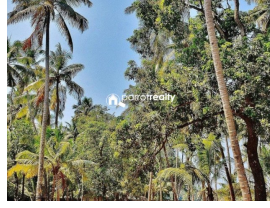

+91 4935 222 888

+91 9656 866 955

www.parrotrealty.com

parrotrealtyervices@gmail.com

2nd Floor, Amrutheswari Complex, Panamaram