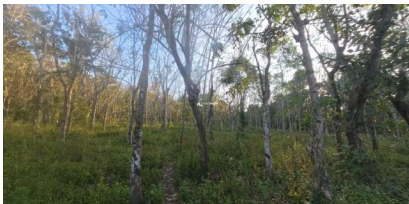

Property for Sale near Pulpally,Wayanad ..

Kappiset, Pulpally, Wayanad ,673579

Property Details

Property Id : 870831

Property Type: Residential land

Road Accessibility:

Possession :

Plot Area : 2 Acre

Description

Property Details : Land area : 2 acres. Location: Near Kappiset, close to Panchayat tarred road. Road Access: Tarred road frontage. Utilities: 3-phase electricity line available along the road. Land Details: Almost level land, ideal for various uses. Price: ₹25 lakhs per acre. For more information, please contact 9656866955.

Contact Details

Parrotrealty

9656866955

parrotrealty@yahoo.com

Property Media

www.parrotrealty.com

parrotrealtyervices@gmail.com

2nd Floor, Amrutheswari Complex, Panamaram