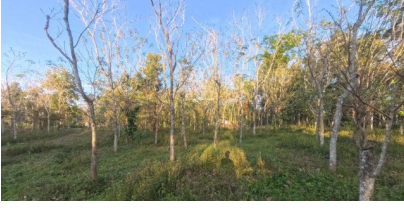

+91 4935 222 888

+91 9656 866 955

www.parrotrealty.com

parrotrealtyservices@gmail.com

2nd Floor, Amrutheswari Complex, Panamaram