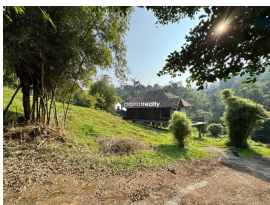

Contact Details

Parrotrealty
9656866955
parrotrealty@yahoo.com

Property Media

+91 4935 222 888

+91 9656 866 955

www.parrotrealty.com

parrotrealty@services@gmail.com

2nd Floor, Amrutheswari Complex, Panamaram