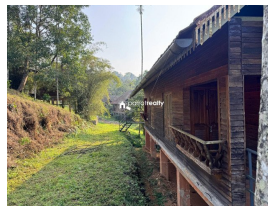

Contact Details

Parrotrealty

9656866955

parrotrealty@yahoo.com

Property Media

+91 4935 222 888

+91 9656 866 955

www.parrotrealty.com

parrotrealtyervices@gmail.com

2nd Floor, Amrutheswari Complex, Panamaram