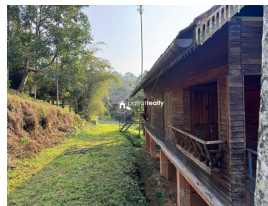

Contact Details

Parrotrealty
9656866955
parrotrealty@yahoo.com

Property Media

+91 4935 222 888

+91 9656 866 955

www.parrotrealty.com

parrotrealty@services@gmail.com

2nd Floor, Amrutheswari Complex, Panamaram