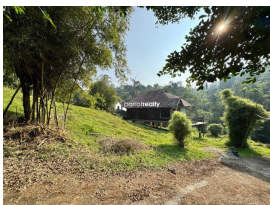

Contact Details

Parrotrealty

9656866955

parrotrealty@yahoo.com

Property Media

+91 4935 222 888

+91 9656 866 955

www.parrotrealty.com

parrotrealtyervices@gmail.com

2nd Floor, Amrutheswari Complex, Panamaram