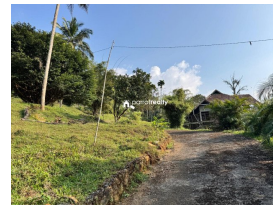

Contact Details

Parrotrealty

9656866955

parrotrealty@yahoo.com

Property Media

+91 4935 222 888

+91 9656 866 955

www.parrotrealty.com

parrotrealtyervices@gmail.com

2nd Floor, Amrutheswari Complex, Panamaram