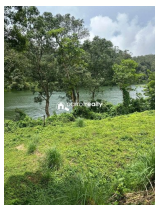

Land for Sale: 2.5 Acres near Banasura Sagar Dam, Wayanad

Banasura Sagar, Padinjarathara, Wayanad ,673575

Property Details

Property Id : 84236

Property Type: Residential land

Road Accessibility:

Possession :

Plot Area : 250 Cent

Description

Property Details : Land area – 2.5 acre. Location: West of Wayanad, near Banasura Sagar Dam Highlights: Prime Location: Situated close to the famous Banasura Sagar Dam, offering breathtaking views and natural beauty. Privacy: Ideal for those seeking a secluded and peaceful environment, perfect for a resort or villa project. Utilities Available: Equipped with electricity, road access, and water facilities. Asking Price: ₹ 1,65,000 per cent Contact for More Details: ????? 9656866955

Contact Details

Parrotrealty

9656866955

parrotrealty@yahoo.com

Property Media

parrotrealtyservices@gmail.com