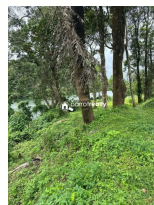

Land for Sale: 2.5 Acres near Banasura Sagar Dam, Wayanad

Banasura Sagar, Padinjarathara, Wayanad ,673575

Property Details

Property Id : 84236

Property Type: Residential land

Road Accessibility:

Possession :

Plot Area : 250 Cent

Description

Property Details : Land area – 2.5 acre. Location: West of Wayanad, near Banasura Sagar Dam Highlights: Prime Location: Situated close to the famous Banasura Sagar Dam, offering breathtaking views and natural beauty. Privacy: Ideal for those seeking a secluded and peaceful environment, perfect for a resort or villa project. Utilities Available: Equipped with electricity, road access, and water facilities. Asking Price: ₹ 1,65,000 per cent Contact for More Details: ????? 9656866955

Contact Details

Parrotrealty

9656866955

parrotrealty@yahoo.com

Property Media

parrotrealtyservices@gmail.com