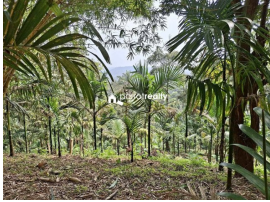

Property Media

+91 4935 222 888

+91 9656 866 955

www.parrotrealty.com

parrotrealtyservices@gmail.com

2nd Floor, Amrutheswari Complex, Panamaram