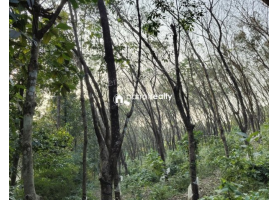

Property Media

+91 4935 222 888

+91 9656 866 955

www.parrotrealty.com

parrotrealtyervices@gmail.com

2nd Floor, Amrutheswari Complex, Panamaram