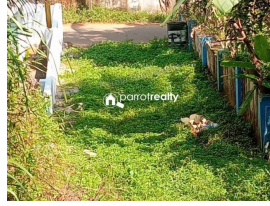

+91 4935 222 888

+91 9656 866 955

www.parrotrealty.com

parrotrealtyervices@gmail.com

2nd Floor, Amrutheswari Complex, Panamaram