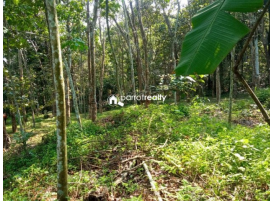

+91 4935 222 888

+91 9656 866 955

www.parrotrealty.com

parrotrealtyervices@gmail.com

2nd Floor, Amrutheswari Complex, Panamaram