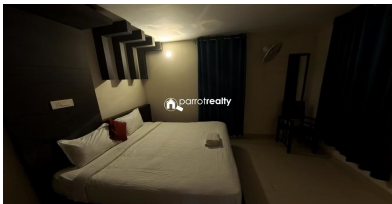

km).. Nearest airport: Calicut International Airport (68.5 km).. Price: 57 Lakh.. For more details, please contact:
9656866955

Contact Details

Parrotrealty
9656866955
parrotrealty@yahoo.com

Property Media

+91 4935 222 888

+91 9656 866 955

www.parrotrealty.com

parrotrealtyervices@gmail.com

2nd Floor, Amrutheswari Complex, Panamaram