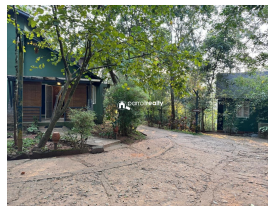

km).. Nearest airport: Calicut International Airport (68.5 km).. Price: 57 Lakh.. For more details, please contact:
9656866955

Contact Details

Parrotrealty
9656866955
parrotrealty@yahoo.com

Property Media

+91 4935 222 888

+91 9656 866 955

www.parrotrealty.com

parrotrealtyervices@gmail.com

2nd Floor, Amrutheswari Complex, Panamaram