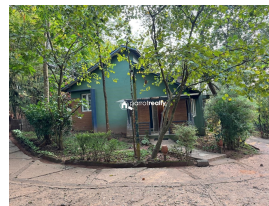

km).. Nearest airport: Calicut International Airport (68.5 km).. Price: 57 Lakh.. For more details, please contact:
9656866955

Contact Details

Parrotrealty
9656866955
parrotrealty@yahoo.com

Property Media

+91 4935 222 888

+91 9656 866 955

www.parrotrealty.com

parrotrealtyervices@gmail.com

2nd Floor, Amrutheswari Complex, Panamaram