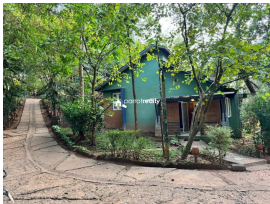

km).. Nearest airport: Calicut International Airport (68.5 km).. Price: 57 Lakh.. For more details, please contact:
9656866955

Contact Details

Parrotrealty
9656866955
parrotrealty@yahoo.com

Property Media

+91 4935 222 888

+91 9656 866 955

www.parrotrealty.com

parrotrealtyervices@gmail.com

2nd Floor, Amrutheswari Complex, Panamaram