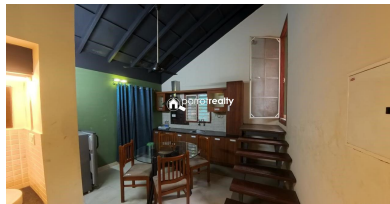

km).. Nearest airport: Calicut International Airport (68.5 km).. Price: 57 Lakh.. For more details, please contact:
9656866955

Contact Details

Parrotrealty
9656866955
parrotrealty@yahoo.com

Property Media

+91 4935 222 888

+91 9656 866 955

www.parrotrealty.com

parrotrealtyervices@gmail.com

2nd Floor, Amrutheswari Complex, Panamaram