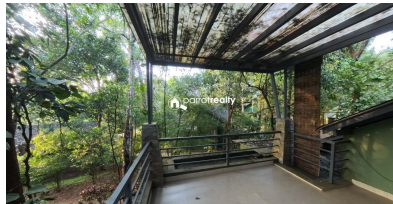

km).. Nearest airport: Calicut International Airport (68.5 km).. Price: 57 Lakh.. For more details, please contact:
9656866955

Contact Details

Parrotrealty
9656866955
parrotrealty@yahoo.com

Property Media

+91 4935 222 888

+91 9656 866 955

www.parrotrealty.com

parrotrealtyervices@gmail.com

2nd Floor, Amrutheswari Complex, Panamaram