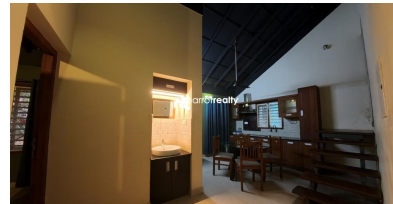

km).. Nearest airport: Calicut International Airport (68.5 km).. Price: 57 Lakh.. For more details, please contact:
9656866955

Contact Details

Parrotrealty
9656866955
parrotrealty@yahoo.com

Property Media

+91 4935 222 888

+91 9656 866 955

www.parrotrealty.com

parrotrealtyervices@gmail.com

2nd Floor, Amrutheswari Complex, Panamaram