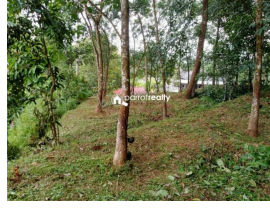

+91 4935 222 888

+91 9656 866 955

www.parrotrealty.com

parrotrealtyervices@gmail.com

2nd Floor, Amrutheswari Complex, Panamaram