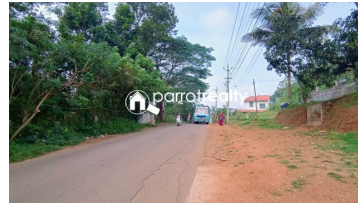

Property Media

+91 4935 222 888

+91 9656 866 955

www.parrotrealty.com

parrotrealtyervices@gmail.com

2nd Floor, Amrutheswari Complex, Panamaram