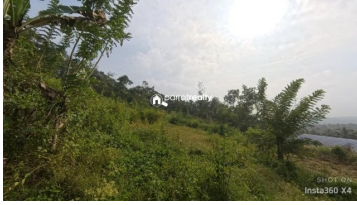

Property Media

+91 4935 222 888

+91 9656 866 955

www.parrotrealty.com

parrotrealtyervices@gmail.com

2nd Floor, Amrutheswari Complex, Panamaram