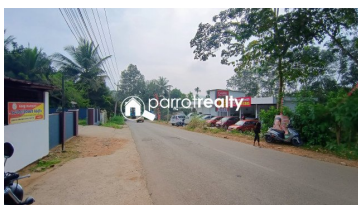

Property Media

+91 4935 222 888

+91 9656 866 955

www.parrotrealty.com

parrotrealtyervices@gmail.com

2nd Floor, Amrutheswari Complex, Panamaram