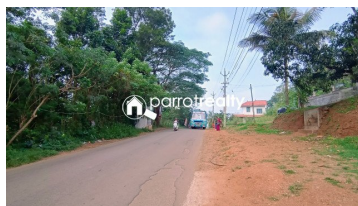

Property Media

+91 4935 222 888

+91 9656 866 955

www.parrotrealty.com

parrotrealtyervices@gmail.com

2nd Floor, Amrutheswari Complex, Panamaram