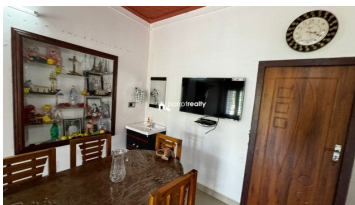

Property Media

+91 4935 222 888

+91 9656 866 955

www.parrotrealty.com

parrotrealtyervices@gmail.com

2nd Floor, Amrutheswari Complex, Panamaram