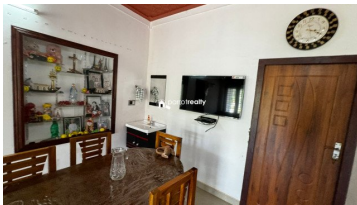

Property Media

+91 4935 222 888

+91 9656 866 955

www.parrotrealty.com

parrotrealtyervices@gmail.com

2nd Floor, Amrutheswari Complex, Panamaram