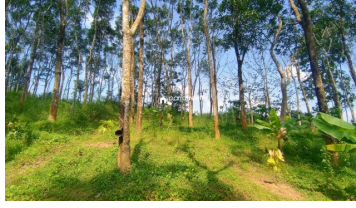

+91 4935 222 888

+91 9656 866 955

www.parrotrealty.com

parrotrealtyervices@gmail.com

2nd Floor, Amrutheswari Complex, Panamaram