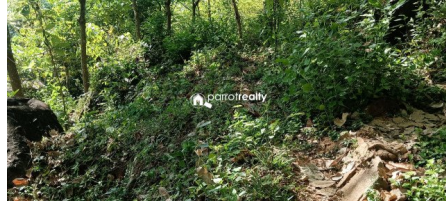

+91 4935 222 888

+91 9656 866 955

www.parrotrealty.com

parrotrealtyservices@gmail.com

2nd Floor, Amrutheswari Complex, Panamaram