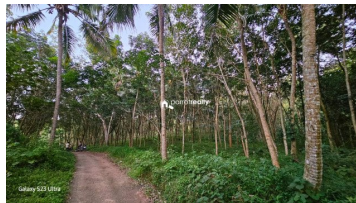

LAND FOR SALE -NEYATTINKARA

Paliyodu Anavoor Thiruvananthapuram Thiruvananthapuram 695125

Property Details

Property Id : 870656

Property Type: Residential land

Road Accessibility: Car

Possession :

Plot Area : 63 Cent

Description

62.5Cent, Lorry Site, main Road-600m

Contact Details

Abhiram Nair

abhiram7638@gmail.com

6282375434

Property Media

+91 4935 222 888

+91 9656 866 955

www.parrotrealty.com

parrotrealtyervices@gmail.com

2nd Floor, Amrutheswari Complex, Panamaram