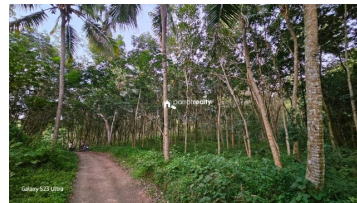

LAND FOR SALE -NEYATTINKARA

Paliyodu Anavoor Thiruvananthapuram Thiruvananthapuram 695125

Property Details

Property Id : 870656

Property Type: Residential land

Road Accessibility: Car

Possession :

Plot Area : 63 Cent

Description

62.5Cent, Lorry Site, main Road-600m

Contact Details

Abhiram Nair

abhiram7638@gmail.com

6282375434

Property Media

+91 4935 222 888

+91 9656 866 955

www.parrotrealty.com

parrotrealtyervices@gmail.com

2nd Floor, Amrutheswari Complex, Panamaram