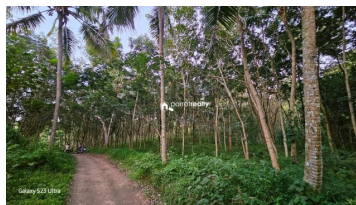

LAND FOR SALE -NEYYATTINKARA

Paliyodu Anavoor Thiruvananthapuram Thiruvananthapuram 695125

Property Details

Property Id : 870656

Property Type: Residential land

Road Accessibility: Car

Possession :

Plot Area : 63 Cent

Description

62.5Cent, Lorry Site, main Road-600m

Contact Details

Abhiram Nair

abhiram7638@gmail.com

6282375434

Property Media

+91 4935 222 888

+91 9656 866 955

www.parrotrealty.com

parrotrealtyervices@gmail.com

2nd Floor, Amrutheswari Complex, Panamaram