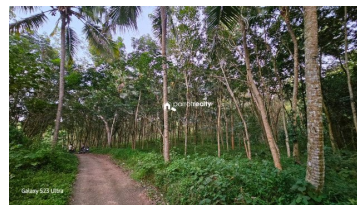

LAND FOR SALE -NEYYATTINKARA

Paliyodu Anavoor Thiruvananthapuram Thiruvananthapuram 695125

Property Details

Property Id : 870656

Property Type: Residential land

Road Accessibility: Car

Possession :

Plot Area : 63 Cent

Description

62.5Cent, Lorry Site, main Road-600m

Contact Details

Abhiram Nair

abhiram7638@gmail.com

6282375434

Property Media

+91 4935 222 888

+91 9656 866 955

www.parrotrealty.com

parrotrealtyervices@gmail.com

2nd Floor, Amrutheswari Complex, Panamaram