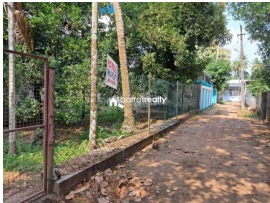

Property Media

+91 4935 222 888

+91 9656 866 955

www.parrotrealty.com

parrotrealtyervices@gmail.com

2nd Floor, Amrutheswari Complex, Panamaram