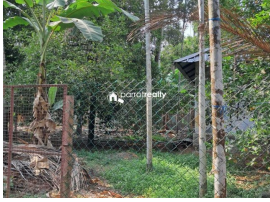

Property Media

+91 4935 222 888

+91 9656 866 955

www.parrotrealty.com

parrotrealtyervices@gmail.com

2nd Floor, Amrutheswari Complex, Panamaram