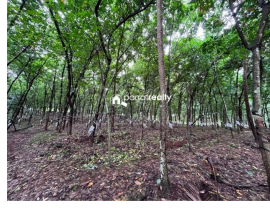

+91 4935 222 888

+91 9656 866 955

www.parrotrealty.com

parrotrealtyervices@gmail.com

2nd Floor, Amrutheswari Complex, Panamaram