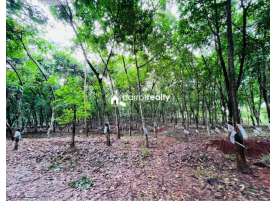

+91 4935 222 888

+91 9656 866 955

www.parrotrealty.com

parrotrealtyervices@gmail.com

2nd Floor, Amrutheswari Complex, Panamaram