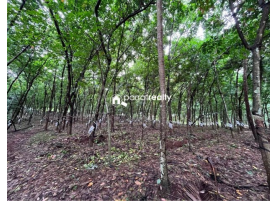

+91 4935 222 888

+91 9656 866 955

www.parrotrealty.com

parrotrealtyervices@gmail.com

2nd Floor, Amrutheswari Complex, Panamaram