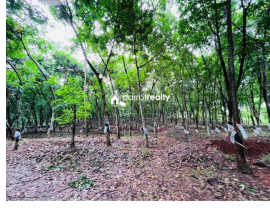

+91 4935 222 888

+91 9656 866 955

www.parrotrealty.com

parrotrealtyervices@gmail.com

2nd Floor, Amrutheswari Complex, Panamaram