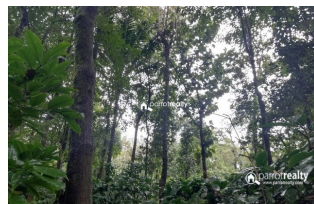

Well demanding 3 acre land for sale near Cherukattoor – Wayanad

Cherukattoor Panamaram Wayanad 670721

Property Details

Property Id : 660268

Property Type: Residential land

Road Accessibility: Car

Possession : Immediate

Plot Area : 3 Acre

Description

Well demanding 3 acre land for sale near Cherukattoor – Wayanad Mud road access from main road. Just 500m from Cherukattoor town. This land is made available with some crops such as coffee, coconut, teak and different types of trees are there. This property very suitable for investment purpose. Great location with calm and quiet area. Asking Price:40000/cent

Contact Details

Parrotrealty

9656866955

parrotrealty@yahoo.com

Property Media

www.parrotrealty.com

parrotrealty@gmail.com

2nd Floor, Amrutheswari Complex, Panamaram