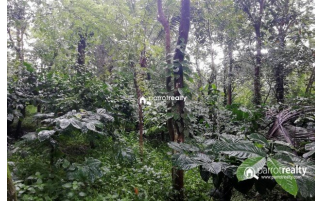

+91 4935 222 888

+91 9656 866 955

www.parrotrealty.com

parrotrealtyervices@gmail.com

2nd Floor, Amrutheswari Complex, Panamaram