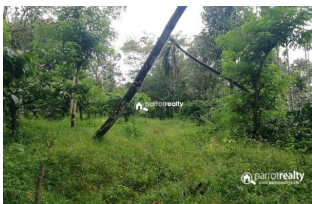

Well demanding 3 acre land for sale near Cherukattoor – Wayanad

Cherukattoor Panamaram Wayanad 670721

Property Details

Property Id : 660268

Property Type: Residential land

Road Accessibility: Car

Possession : Immediate

Plot Area : 3 Acre

Description

Well demanding 3 acre land for sale near Cherukattoor – Wayanad Mud road access from main road. Just 500m from Cherukattoor town. This land is made available with some crops such as coffee, coconut, teak and different types of trees are there. This property very suitable for investment purpose. Great location with calm and quiet area. Asking Price:40000/cent

Contact Details

Parrotrealty

9656866955

parrotrealty@yahoo.com

Property Media

www.parrotrealty.com

parrotrealty@gmail.com

2nd Floor, Amrutheswari Complex, Panamaram