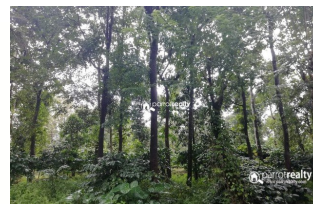

Well demanding 3 acre land for sale near Cherukattoor – Wayanad

Cherukattoor Panamaram Wayanad 670721

Property Details

Property Id : 660268

Property Type: Residential land

Road Accessibility: Car

Possession : Immediate

Plot Area : 3 Acre

Description

Well demanding 3 acre land for sale near Cherukattoor – Wayanad Mud road access from main road. Just 500m from Cherukattoor town. This land is made available with some crops such as coffee, coconut, teak and different types of trees are there. This property very suitable for investment purpose. Great location with calm and quiet area. Asking Price:40000/cent

Contact Details

Parrotrealty

9656866955

parrotrealty@yahoo.com

Property Media

www.parrotrealty.com

parrotrealty@gmail.com

2nd Floor, Amrutheswari Complex, Panamaram