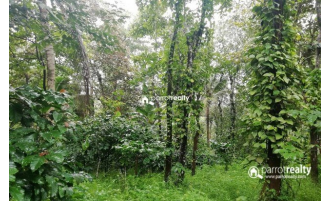

+91 4935 222 888

+91 9656 866 955

www.parrotrealty.com

parrotrealtyervices@gmail.com

2nd Floor, Amrutheswari Complex, Panamaram