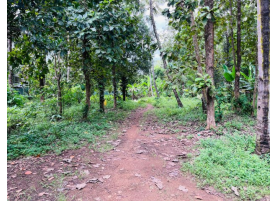

Property Media

+91 4935 222 888

+91 9656 866 955

www.parrotrealty.com

parrotrealtyervices@gmail.com

2nd Floor, Amrutheswari Complex, Panamaram