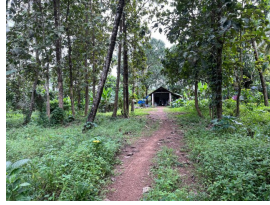

Property Media

+91 4935 222 888

+91 9656 866 955

www.parrotrealty.com

parrotrealtyervices@gmail.com

2nd Floor, Amrutheswari Complex, Panamaram