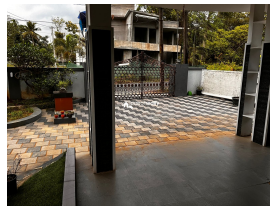

(negotiable).. Contact: Gopalakrishnan – 9446406702, 7034616401

Contact Details

Gopalakrishnan

9446406702

Property Media

+91 4935 222 888

+91 9656 866 955

www.parrotrealty.com

parrotrealtyervices@gmail.com

2nd Floor, Amrutheswari Complex, Panamaram