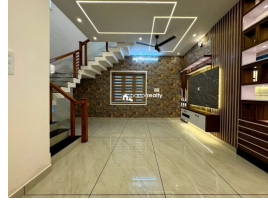

Property Media

+91 4935 222 888

+91 9656 866 955

www.parrotrealty.com

parrotrealtyervices@gmail.com

2nd Floor, Amrutheswari Complex, Panamaram