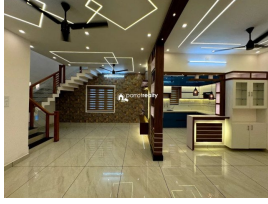

Property Media

+91 4935 222 888

+91 9656 866 955

www.parrotrealty.com

parrotrealtyervices@gmail.com

2nd Floor, Amrutheswari Complex, Panamaram