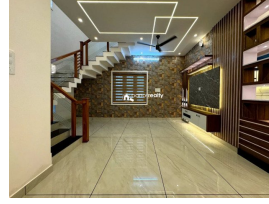

Property Media

+91 4935 222 888

+91 9656 866 955

www.parrotrealty.com

parrotrealtyervices@gmail.com

2nd Floor, Amrutheswari Complex, Panamaram