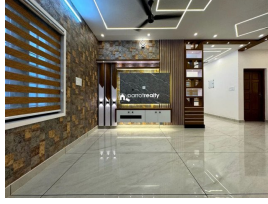

Property Media

+91 4935 222 888

+91 9656 866 955

www.parrotrealty.com

parrotrealtyervices@gmail.com

2nd Floor, Amrutheswari Complex, Panamaram