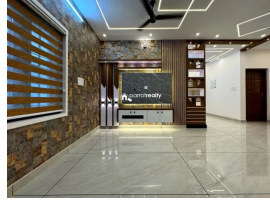

Property Media

+91 4935 222 888

+91 9656 866 955

www.parrotrealty.com

parrotrealtyervices@gmail.com

2nd Floor, Amrutheswari Complex, Panamaram