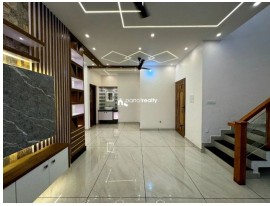

Property Media

+91 4935 222 888

+91 9656 866 955

www.parrotrealty.com

parrotrealtyervices@gmail.com

2nd Floor, Amrutheswari Complex, Panamaram