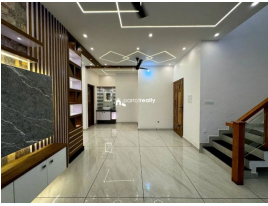

Property Media

+91 4935 222 888

+91 9656 866 955

www.parrotrealty.com

parrotrealtyervices@gmail.com

2nd Floor, Amrutheswari Complex, Panamaram