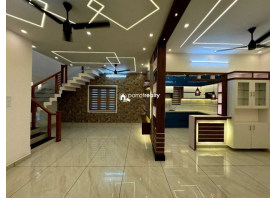

Property Media

+91 4935 222 888

+91 9656 866 955

www.parrotrealty.com

parrotrealtyervices@gmail.com

2nd Floor, Amrutheswari Complex, Panamaram