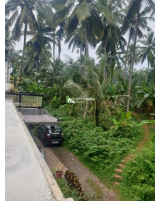

+91 4935 222 888

+91 9656 866 955

www.parrotrealty.com

parrotrealtyservices@gmail.com

2nd Floor, Amrutheswari Complex, Panamaram