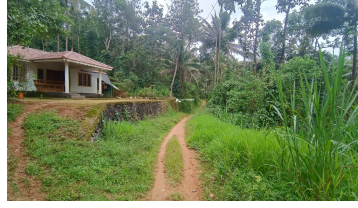

+91 4935 222 888

+91 9656 866 955

www.parrotrealty.com

parrotrealtyservices@gmail.com

2nd Floor, Amrutheswari Complex, Panamaram