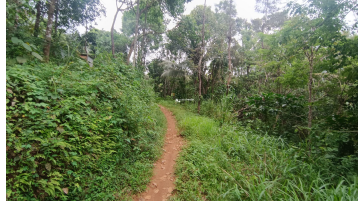

+91 4935 222 888

+91 9656 866 955

www.parrotrealty.com

parrotrealtyservices@gmail.com

2nd Floor, Amrutheswari Complex, Panamaram