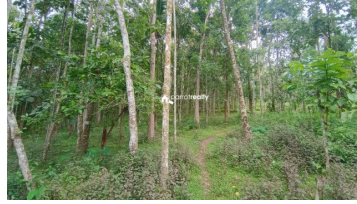

+91 4935 222 888

+91 9656 866 955

www.parrotrealty.com

parrotrealtyervices@gmail.com

2nd Floor, Amrutheswari Complex, Panamaram