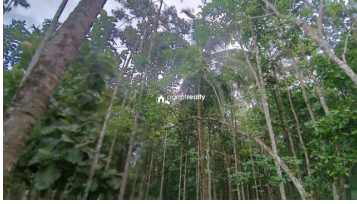

+91 4935 222 888

+91 9656 866 955

www.parrotrealty.com

parrotrealtyervices@gmail.com

2nd Floor, Amrutheswari Complex, Panamaram