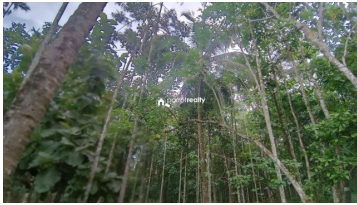

+91 4935 222 888

+91 9656 866 955

www.parrotrealty.com

parrotrealtyservices@gmail.com

2nd Floor, Amrutheswari Complex, Panamaram