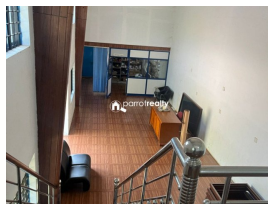

Factory for sale in Manissery, Ottappalam, Palakkad

Manissery, Ottappalam, Palakkad ,679521

Property Details

Property Id : 545597

Property Type: Commercial Building

Road Accessibility:

Possession :

Description

Modular furniture manufacturing unit for sale in Manissery, Ottappalam, Palakkad.. Land area : 100 cents... Built-up area : 15000 Sqft.. This is good commercial property situated in the most desirable area in Ottappalam, Palakkad. With its close proximity to town area, it is ideal for commercial purposes. The property will help to make your business potentiality and productivity at its finest. Offers road access, making it easily accessible and further transportation. A factory is currently running with high efficiency. Asking Price : 3 Cr.. More details please contact – Owner : Sunil Pottath – Mob : 9778779153

Contact Details

Sunil

9778779153

Property Media

2 888

6 955

www.parrotrealty.com

parrotrealtyervices@gmail.com

2nd Floor, Amrutheswari Complex, Panamaram