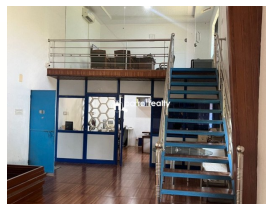

Factory for sale in Manissery, Ottappalam, Palakkad

Manissery, Ottappalam, Palakkad ,679521

Property Details

Property Id : 545597

Property Type: Commercial Building

Road Accessibility:

Possession :

Description

Modular furniture manufacturing unit for sale in Manissery, Ottappalam, Palakkad.. Land area : 100 cents... Built-up area : 15000 Sqft.. This is good commercial property situated in the most desirable area in Ottappalam, Palakkad. With its close proximity to town area, it is ideal for commercial purposes. The property will help to make your business potentiality and productivity at its finest. Offers road access, making it easily accessible and further transportation. A factory is currently running with high efficiency. Asking Price : 3 Cr.. More details please contact – Owner : Sunil Pottath – Mob : 9778779153

Contact Details

Sunil

9778779153

Property Media

2 888

6 955

www.parrotrealty.com

parrotrealtyervices@gmail.com

2nd Floor, Amrutheswari Complex, Panamaram