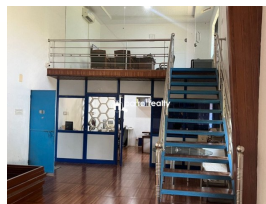

Factory for sale in Manissery, Ottappalam, Palakkad

Manissery, Ottappalam, Palakkad ,679521

Property Details

Property Id : 545597 Property Type: Commercial Building

Road Accessibility: Possession :

Description

Modular furniture manufacturing unit for sale in Manissery, Ottappalam, Palakkad.. Land area : 100 cents... Built-up area : 15000 Sqft.. This is good commercial property situated in the most desirable area in Ottappalam, Palakkad. With its close proximity to town area, it is ideal for commercial purposes. The property will help to make your business potentiality and productivity at its finest. Offers road access, making it easily accessible and further transportation. A factory is currently running with high efficiency. Asking Price : 3 Cr.. More details please contact – Owner : Sunil Pottath – Mob : 9778779153

Contact Details

Sunil

9778779153

Property Media

2 888

6 955

www.parrotrealty.com

parrotrealtyervices@gmail.com

2nd Floor, Amrutheswari Complex, Panamaram