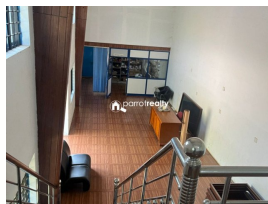

Factory for sale in Manissery, Ottappalam, Palakkad

Manissery, Ottappalam, Palakkad ,679521

Property Details

Property Id : 545597 Property Type: Commercial Building

Road Accessibility: Possession :

Description

Modular furniture manufacturing unit for sale in Manissery, Ottappalam, Palakkad.. Land area : 100 cents... Built-up area : 15000 Sqft.. This is good commercial property situated in the most desirable area in Ottappalam, Palakkad. With its close proximity to town area, it is ideal for commercial purposes. The property will help to make your business potentiality and productivity at its finest. Offers road access, making it easily accessible and further transportation. A factory is currently running with high efficiency. Asking Price : 3 Cr.. More details please contact – Owner : Sunil Pottath – Mob : 9778779153

Contact Details

Sunil

9778779153

Property Media

2 888

6 955

www.parrotrealty.com

parrotrealtyervices@gmail.com

2nd Floor, Amrutheswari Complex, Panamaram