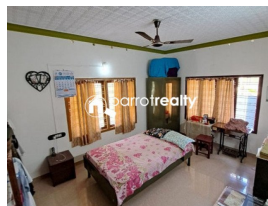

Contact Details

P.N. Pankajakshan

8547412335

Property Media

+91 4935 222 888

+91 9656 866 955

www.parrotrealty.com

parrotrealtyervices@gmail.com

2nd Floor, Amrutheswari Complex, Panamaram