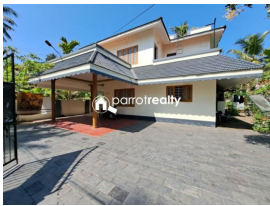

Contact Details

P.N. Pankajakshan

8547412335

Property Media

+91 4935 222 888

+91 9656 866 955

www.parrotrealty.com

parrotrealtyervices@gmail.com

2nd Floor, Amrutheswari Complex, Panamaram