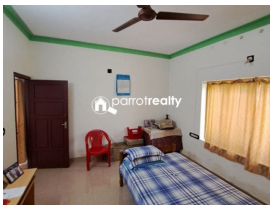

Contact Details

P.N. Pankajakshan

8547412335

Property Media

+91 4935 222 888

+91 9656 866 955

www.parrotrealty.com

parrotrealtyervices@gmail.com

2nd Floor, Amrutheswari Complex, Panamaram