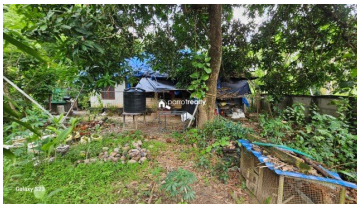

Residential plot for sale Near Guruvayoor Temple, Thrissur.

Near Guruvayoor Temple, Thrissur, Thrissur ,680101

Property Details

Property Id : 14724

Property Type: Residential land

Road Accessibility:

Possession :

Plot Area :

Description

Land area – 8.4 cent. Location :- Near Guruvayoor Temple, Thrissur. 1 km from Guruvayoor Temple and 500 m from Main road. Good well water and road facility also available. Good residential area. Asking price – 7 lakh per cent. More details please contact – Abishek – +91 93721 29710

Contact Details

Abishek

abi.9372129710@parrotrealty.com

+91 9372129710

Property Media

+91 4935 222 888

+91 9656 866 955

www.parrotrealty.com

parrotrealtyervices@gmail.com

2nd Floor, Amrutheswari Complex, Panamaram