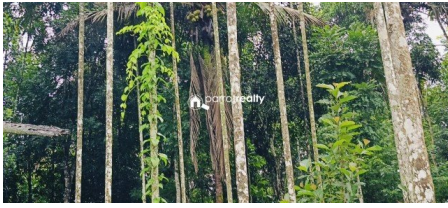

+91 4935 222 888

+91 9656 866 955

www.parrotrealty.com

parrotrealtyervices@gmail.com

2nd Floor, Amrutheswari Complex, Panamaram