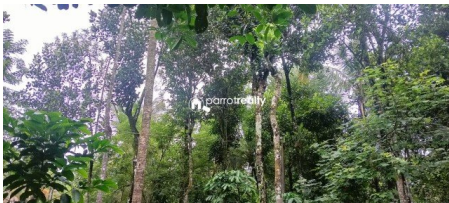

Residential and Agricultural land with road access

Manalvayal Pulpally Wayanad Wayanad 673579

Property Details

Property Id : 223512

Property Type: Agriculture land

Road Accessibility: Car

Possession : Immediate

Plot Area : 45 Cent

Description

Contact me on +91 9486311450. My property is an agricultural land with coconut and coffee plantations. It also has other plants and trees that gives vegetables and fruits. It also has a house/shed with electricity and water supply. It also has a road right in front. It is also best suited for hotel business such as resorts as the property is situated in tourist area. The property is surrounded by nature which will attract the tourists to stay. It can also be used for residential and agricultural purposes.

Contact Details

Parrotrealty

9656866955

parrotrealty@yahoo.com

Property Media

+91 4935 222 888

+91 9656 866 955

www.parrotrealty.com

parrotrealtyervices@gmail.com

2nd Floor, Amrutheswari Complex, Panamaram