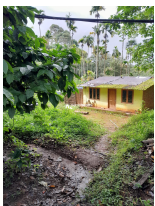

1.10 acre land for sale near Chennalode,Wayanad.

Chennalode, Chennalode, Wayanad ,673122.

Property Details

Property Id : 32225

Property Type: Residential land

Road Accessibility:

Possession :

Plot Area : 110 Cent

Description

Land area: 1 acre 10 cent. Place:Chennalode,Wayanad. 2 km from Chennalode. Road access, water facility, electricity available. Areca is main cultivation. There is old house in this property. Calm and quiet area. Asking price: 1 lakh/cent. More details please contact – 9656866955

Contact Details

Parrotrealty

9656866955

parrotrealty@yahoo.com

Property Media

+91 4935 222 888

+91 9656 866 955

www.parrotrealty.com

parrotrealtyervices@gmail.com

2nd Floor, Amrutheswari Complex, Panamaram