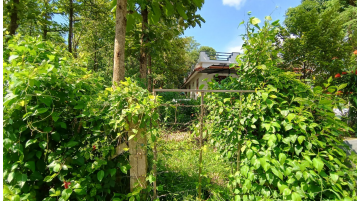

+91 4935 222 888

+91 9656 866 955

www.parrotrealty.com

parrotrealtyservices@gmail.com

2nd Floor, Amrutheswari Complex, Panamaram