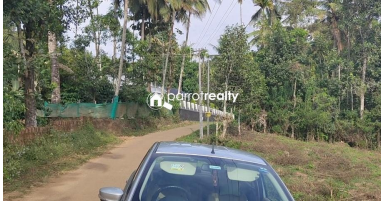

+91 4935 222 888

+91 9656 866 955

www.parrotrealty.com

parrotrealtyervices@gmail.com

2nd Floor, Amrutheswari Complex, Panamaram