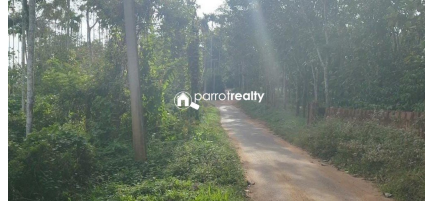

+91 4935 222 888

+91 9656 866 955

www.parrotrealty.com

parrotrealtyervices@gmail.com

2nd Floor, Amrutheswari Complex, Panamaram