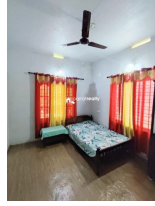

+91 4935 222 888

+91 9656 866 955

www.parrotrealty.com

parrotrealtyervices@gmail.com

2nd Floor, Amrutheswari Complex, Panamaram